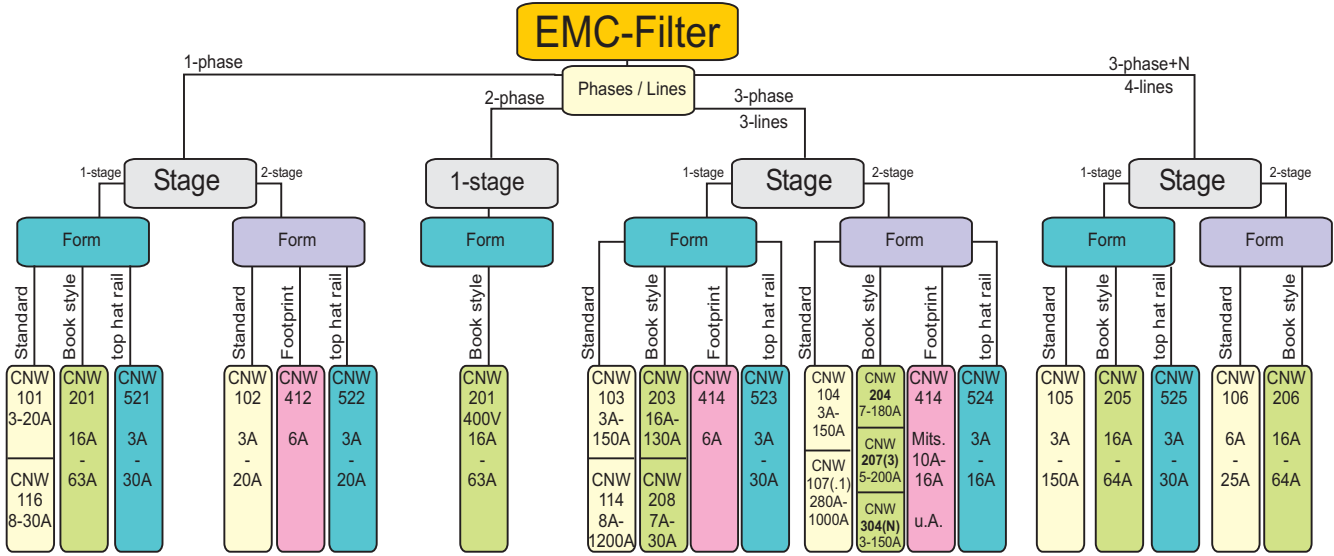

EMC Filter Chart

REO-USA, Inc.

3250 North Post Road, Suite #132
 Indianapolis, IN 46226
 USA
 Phone (317) 899-1395 Fax (317) 899-1396
 Web site www.reo-usa.com
 Email info@reo-usa.com

www.reo-usa.com