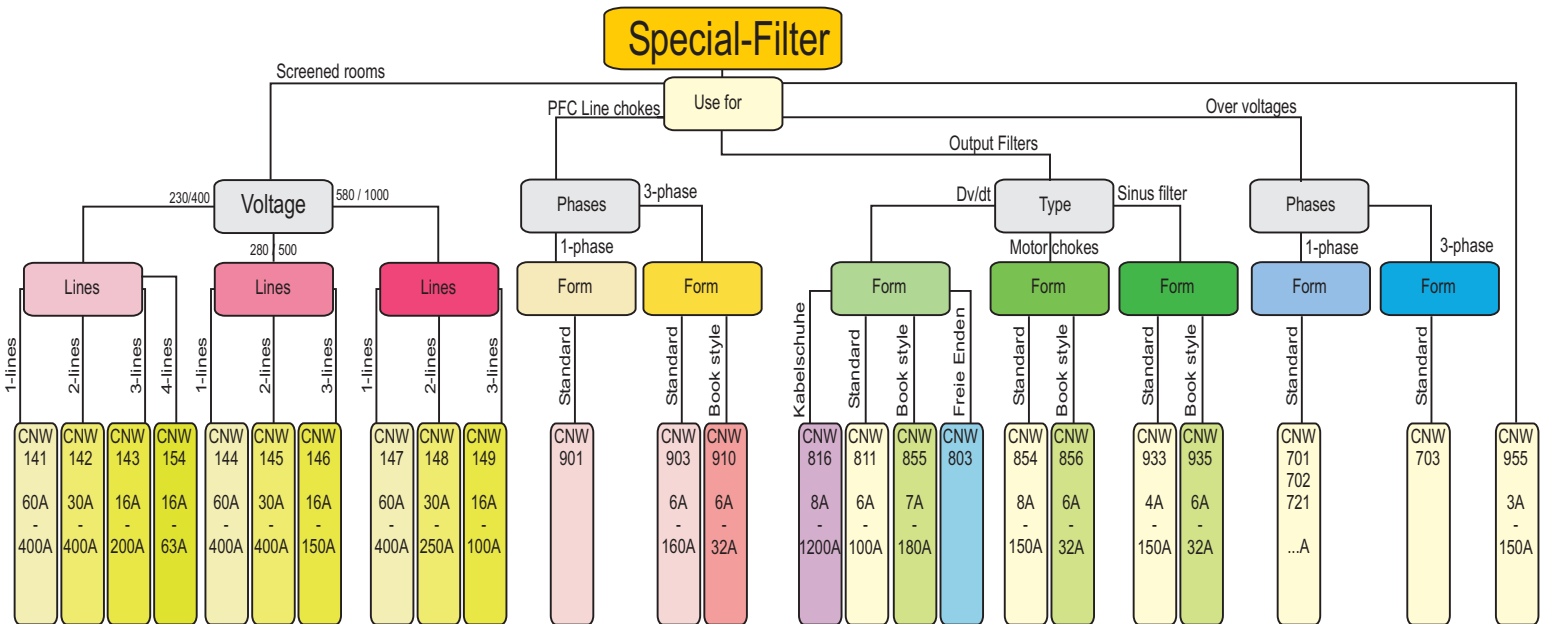

EMC Filter Chart

REO-USA, Inc.

3250 North Post Road, Suite #132
 Indianapolis, IN 46226
 USA
 Phone (317) 899-1395 Fax (317) 899-1396
 Web site www.reo-usa.com
 Email info@reo-usa.com

www.reo-usa.com